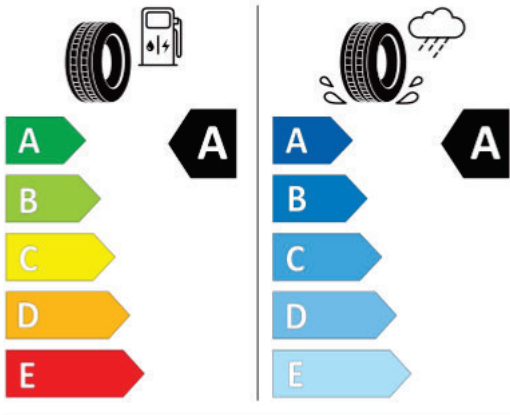

EU Reifenkennzeichnung

(1/1)

Informationen zur EU Reifenkennzeichnung

<https://ec.europa.eu/info/energy-climate-change-environment/standards-tools-and-labels/products-labelling-rules-and-requirements/energy-label-and-ecodesign/energy-efficient-products/tyres_en>

Hinweis

Die gezielte Bestellung eines bestimmten Reifenfabrikats ist aus logistischen und produktionstechnischen Gründen nicht möglich.

Hauptbereifung

I59
Reifen 215/55 R 17

NEXENTIRE 16516
215/55R17 94 T C1