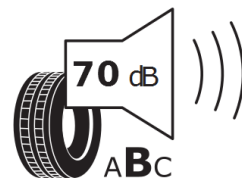

16516

215/55R17 94 T

Cl

2020/740

EU Reifenkennzeichnung

(1/1)

Informationen zur EU Reifenkennzeichnung

https://ec.europa.eu/info/energy-climate-change-environment/standards-tools-and-labels/products-labelling-rules-and-requirements/energy-label-and-ecodesign/energy-efficient-products/tyres_en