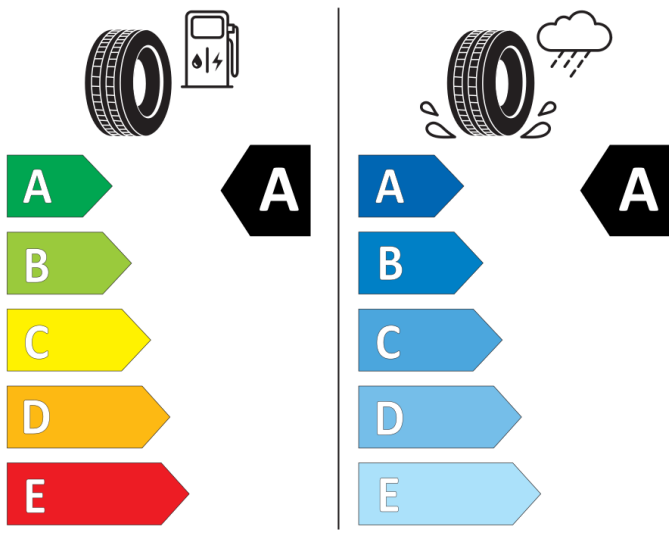

NEXENTIRE

16516

215/55R17 94 T

Cl

2020/740