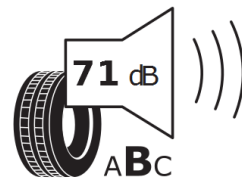

Conti nental

0314085

215/55 R 17 94 T

Cl

2020/740