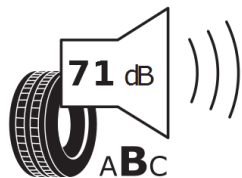

Conti nental

0314085

215/55 R 17 94 T

Cl

2020/740