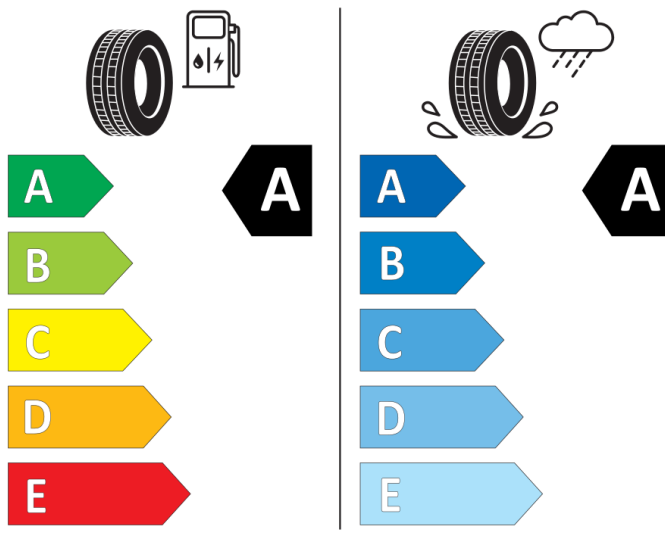

16516

215/55R17 94 T

Cl

2020/740

EU Reifenkennzeichnung

(1/1)

Informationen zur EU Reifenkennzeichnung

https://ec.europa.eu/info/energy-climate-change-environment/standards-tools-and-labels/products-labelling-rules-and-requirements/energy-label-and-ecodesign/energy-efficient-products/tyres_en