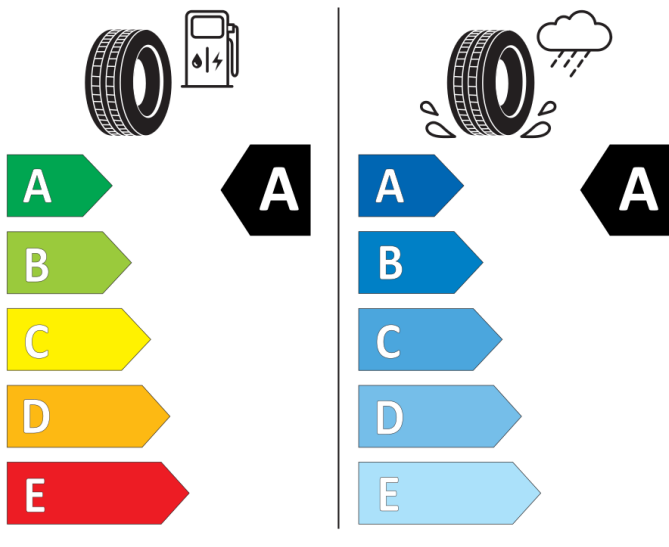

Conti nental

0314085

215/55 R 17 94 T

Cl

2020/740