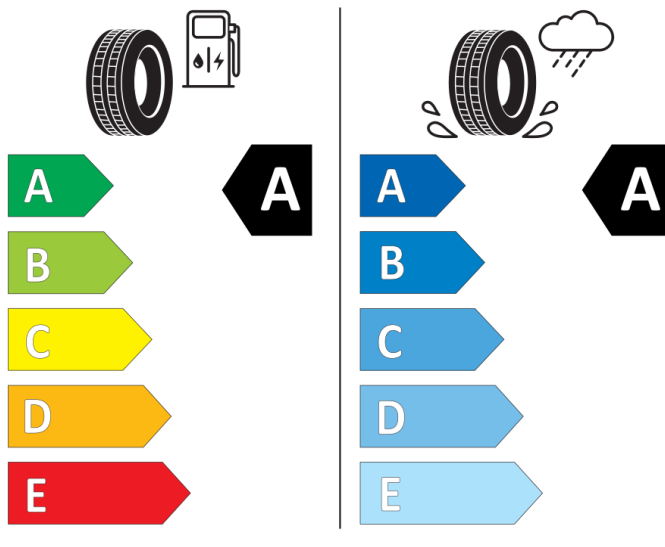

Conti nental

0314085

215/55 R 17 94 T

Cl

2020/740