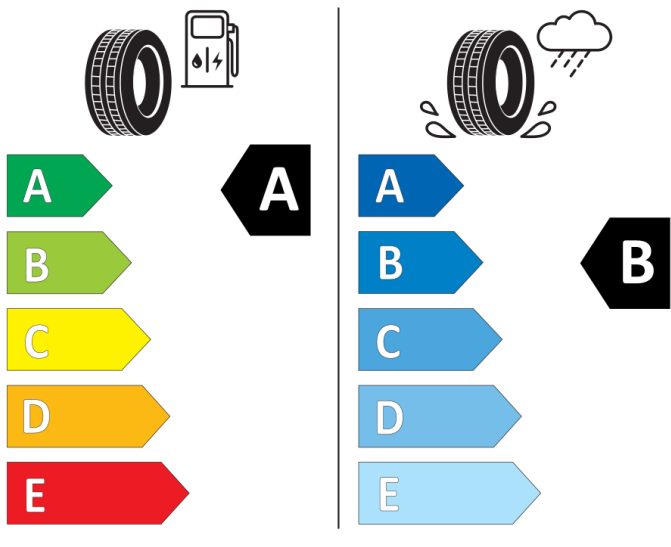

GOODYEAR

546612

205/55R17 91 V

Cl

2020/740