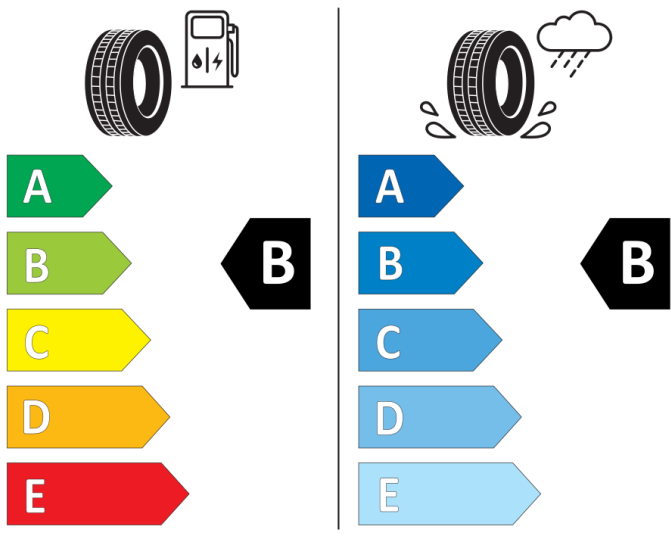

GOODYEAR

583892

205/55R17 95 V XL

Cl

2020/740