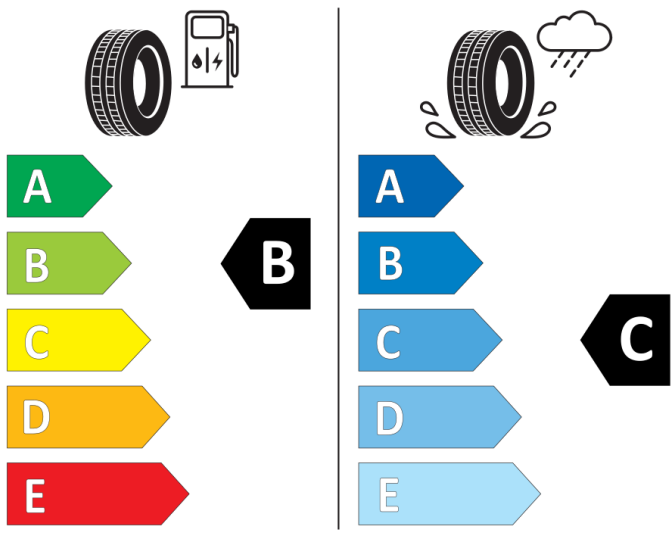

Hankook

1023262

205/55R17 91 V

Cl

2020/740