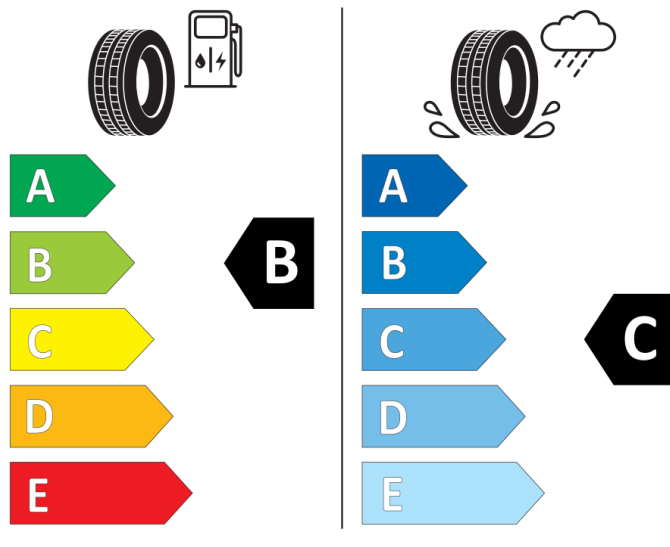

Hankook

1023262

205/55R17 91 V

Cl

2020/740