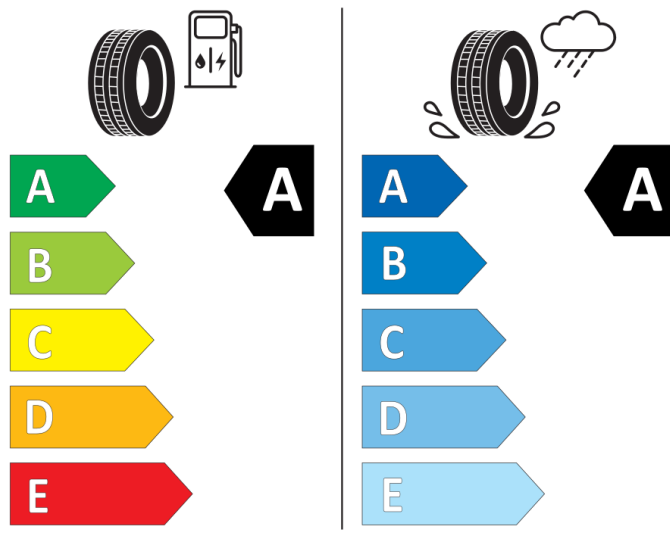

Hankook

1032199

255/45R19 100 V

Cl