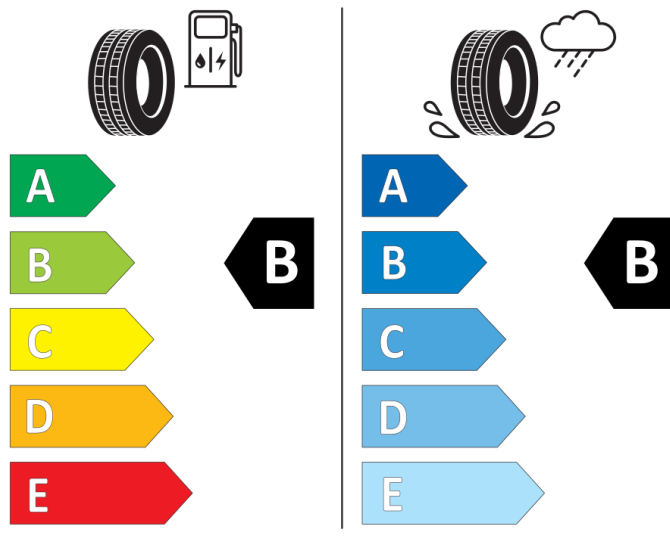

2020/740

GOODYEAR

583892

205/55R17 95 V XL

Cl

2020/740

GOODYEAR

583892