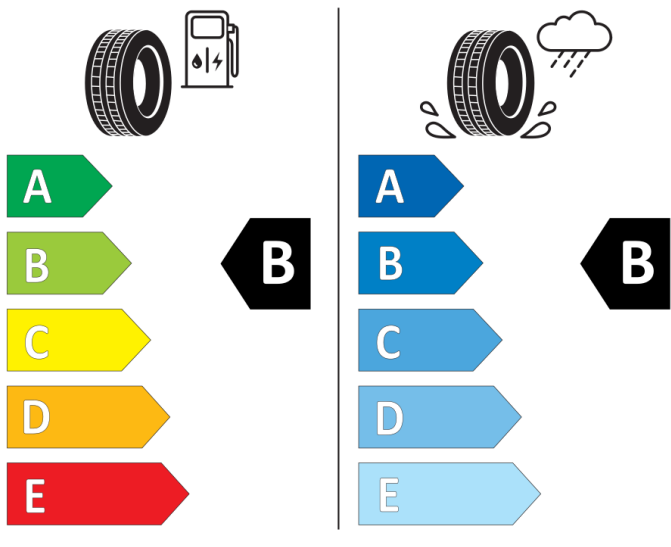

205/55R17 95 V XL

Cl

2020/740

Goodyear

583892

205/55R17 95 V XL

Cl

2020/740