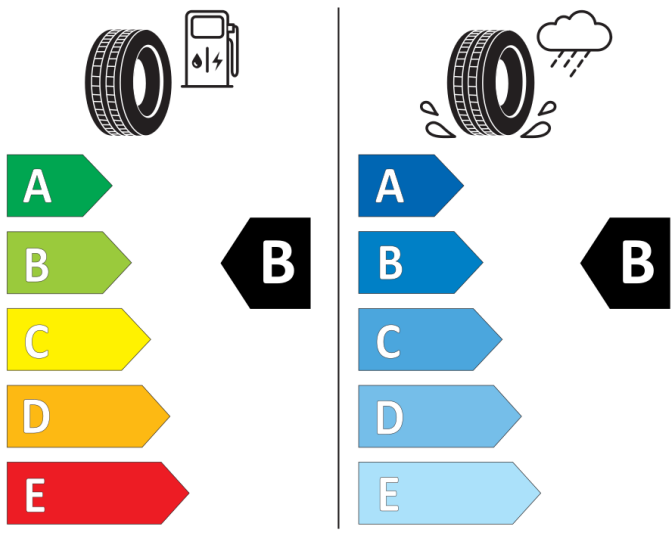

Continental

0314240

225/50 R 18 95 V

Cl

2020/740