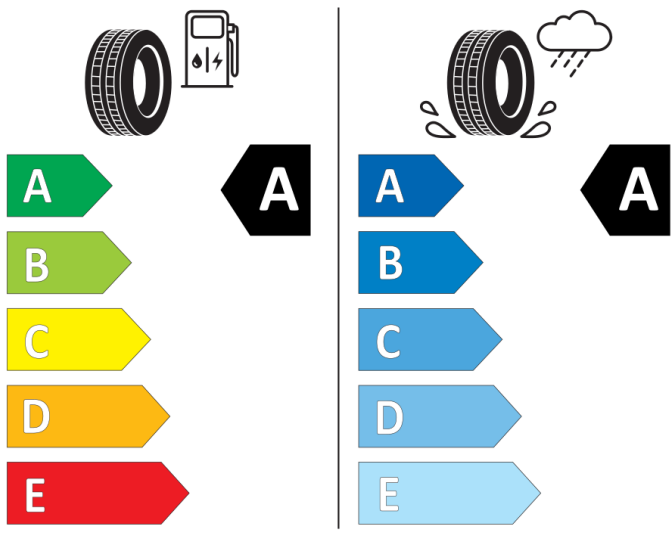

UNGLONG

221033695

255/45R19 100 V

Cl

2020/740