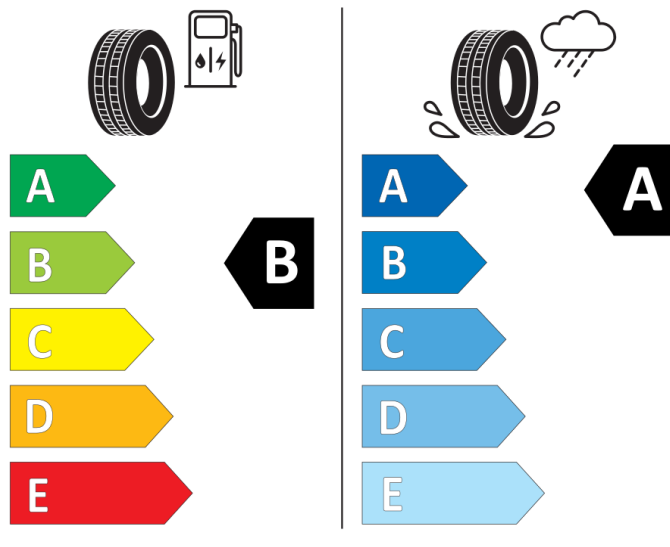

KUMHO HA 32

2343171

225/50 R18 95 V

Cl

2020/740