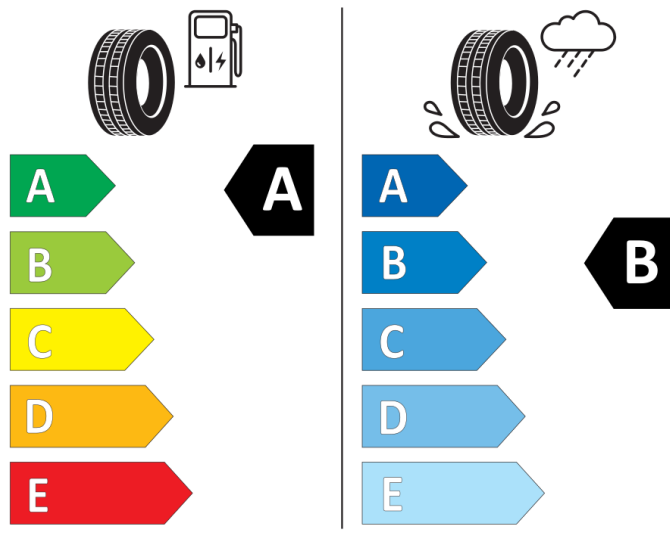

Michelin

069790

205/55R17 91 V

Cl

2020/740