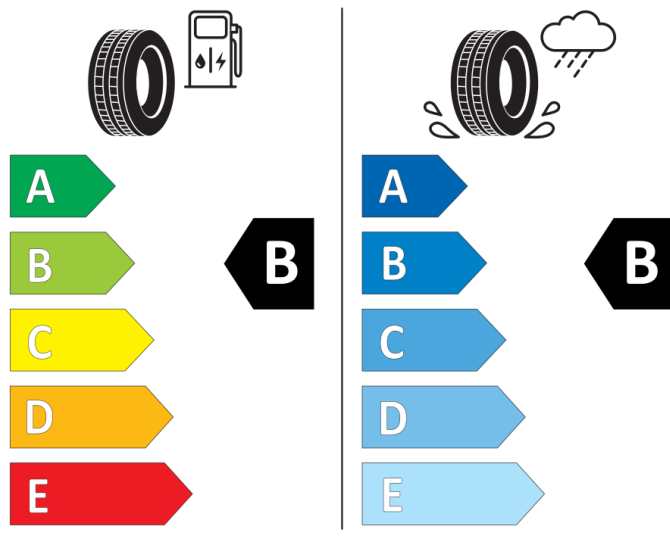

205/55R17 95 V XL

Cl

2020/740

Goodyear

583892

205/55R17 95 V XL

Cl

2020/740